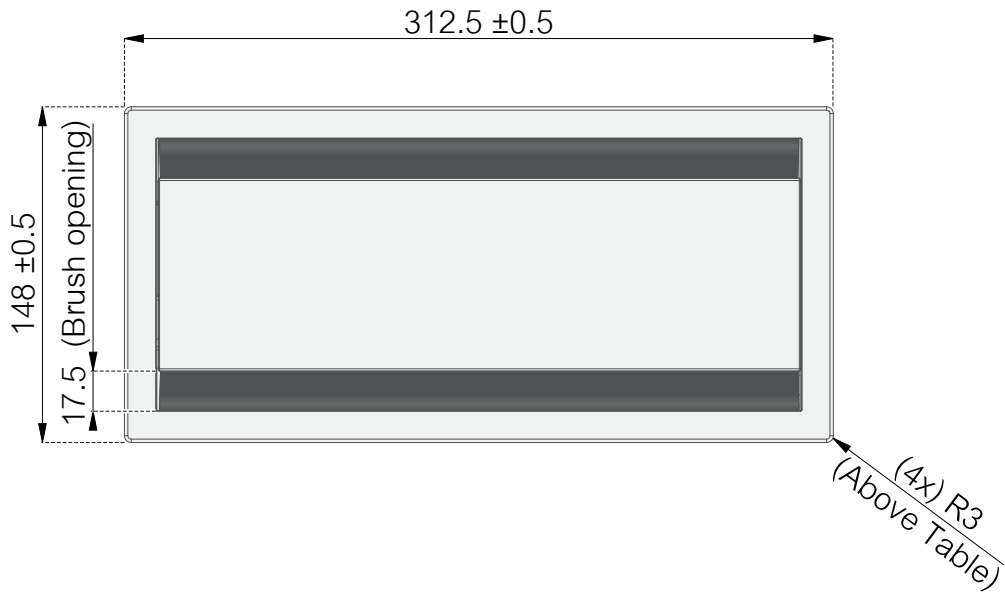

### Top view (Above Table)

### Bottom View (Below Table)

Recommended cut out:  $303^{+2}_{-1}$  x  $141^{+2}_{-1}$  (R4 corners)

Revised  
190821